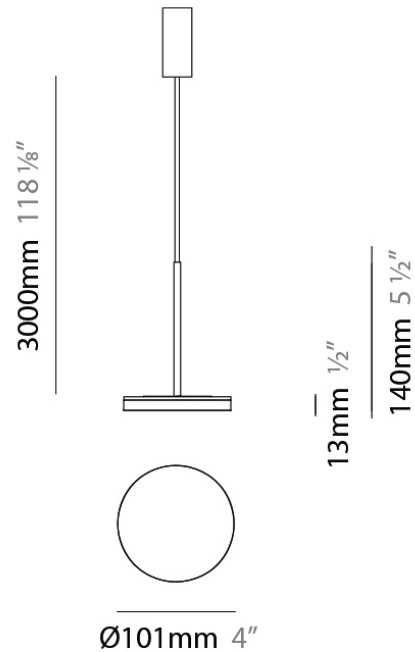

BELLA SUSPENSION

D81668-BRZ

PROJECT

TYPE

NOTES

QUANTITY

DATE

GENERAL

Series: Bella

Brand: Panzeri

Division: Design

Mounting Type: Suspension

Mounting Location: Ceiling

Subcategory: Pendant

PHYSICAL

Diameter (mm): 101

Diameter (in): 4

Height (mm): 13

Height (in): 1/2

Max. Overall Height (mm): 3013

Max. Overall Height (in): 118 7/8

Light Distribution: Indirect

Weight (kg): 0.54501

Weight (lbs): 1.2

Diffuser: Opal - Acrylic

Fixture Material: Aluminum Die Cast

ELECTRICAL

Lamp Type: LED

Input Wattage (W): 6.5

Dimming: Non-Dimmable

Driver Included: Yes

Driver Location: Integrated

Driver Type: Constant Voltage - Universal

Driver Class: Class 2

Input Voltage (V): 120

LED

Color Temperature (°K): 2700

Max. Delivered Lumen (lm): 467

CRI: >80 CRI

OPTICAL

RATINGS AND CERTIFICATIONS

Certified By: CSA Certified to UL and CSA Standards

IP rating: IP40